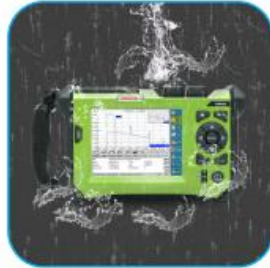

Water resistant