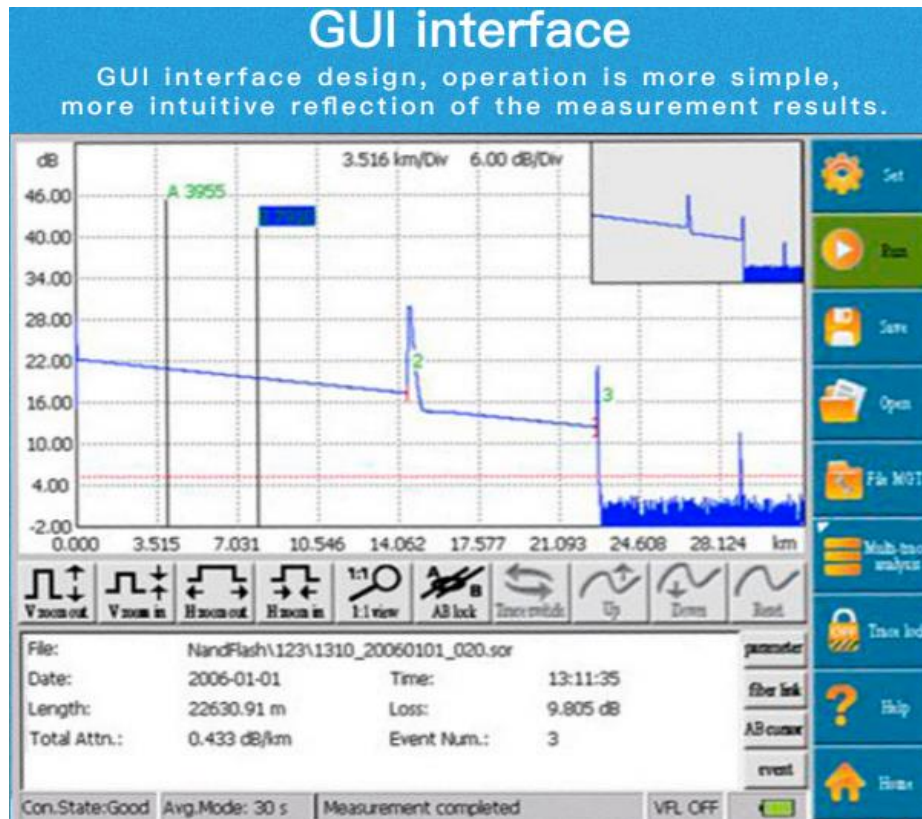

GLOBAL TEC TRADE SRL

11-2300-3000