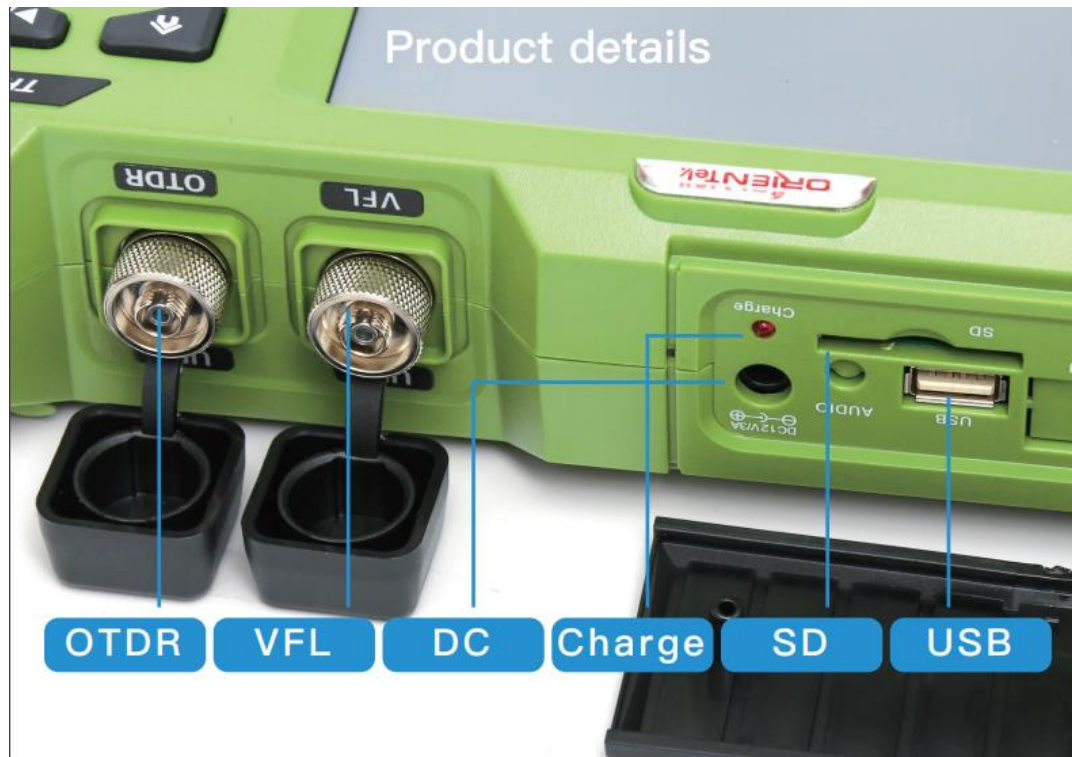

GLOBAL TEC TRADE SRL

11-2300-3000

Superi 4430, CABA (1430)

info@gtt.com.ar

www.gtt.com.ar