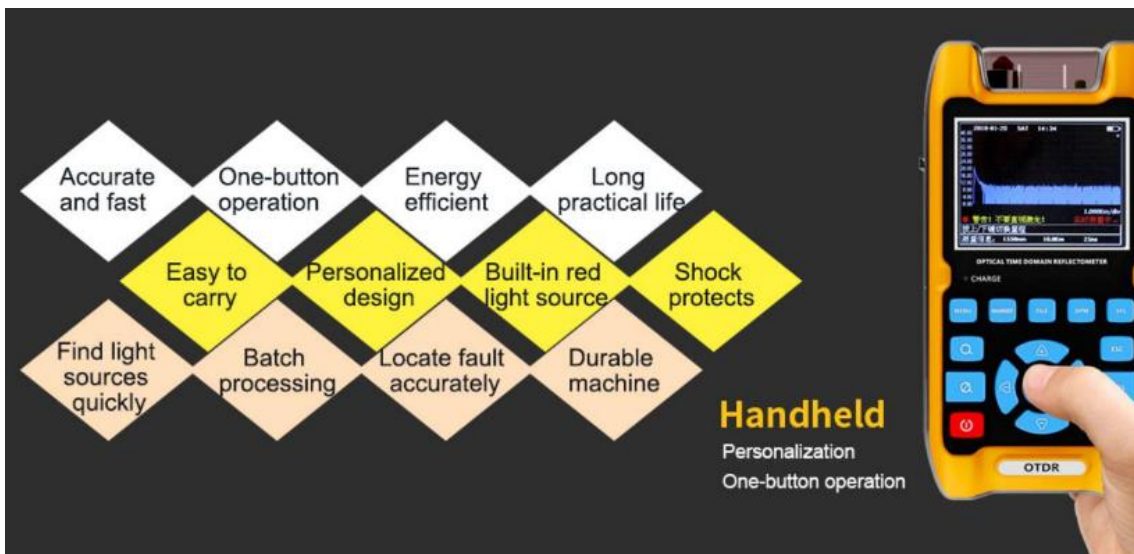

GLOBAL TEC TRADE SRL

11-2300-3000

Superi 4430, CABA (1430)

info@gtt.com.ar

www.gtt.com.ar