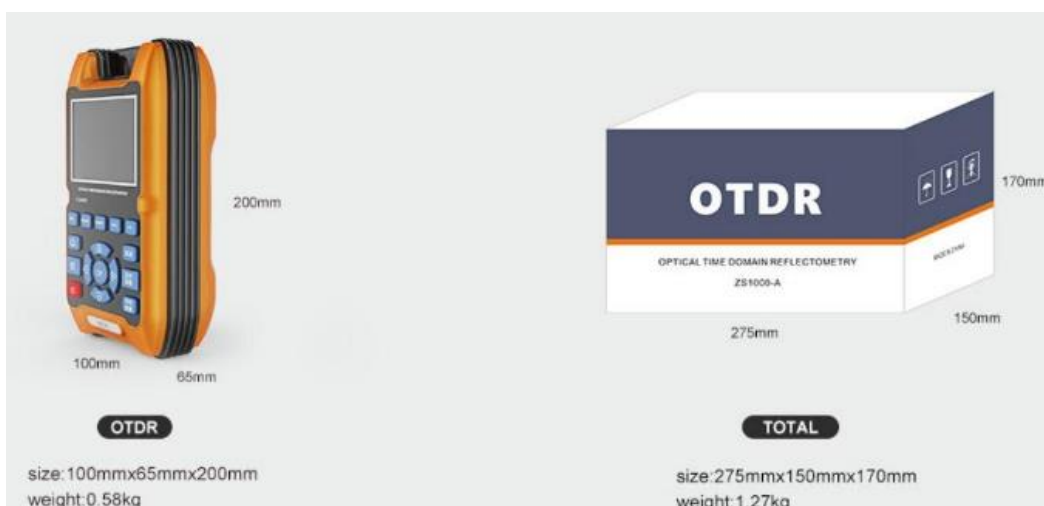

GLOBAL TEC TRADE SRL

WhatsApp 11-2300-3000

Basic parameters

HIGH QUALITY PILLLOW

Dynamic Range	32dB/30dB (100 km)
Wave length	1310±20nm/1550±20nm
Event Dead Zone	<1.5m
Attenuation Dead Zone	<0.8m
Pulse Width	10ns,25s,50ns,100ns,250ns,500ns,1us,2.5ns,5us
Distance uncertainty	± (1.0m ±0.005% * testing distance±resoluti
Linearity	±.05dB/dB
Loss Resolution	0.001dB
Distance Resolution	1m
Connector	FC (Standard) SC LC (Optional)
VFL	1mW
Data Storage	>20000 traces (standard 4GB SD card)
Display	3.5 inch TFT color LCD
Interface	USB
Battery	Built-in rechargeable battery
Working Time	> 10 hours (according Bellcore TR-NWT-00113)